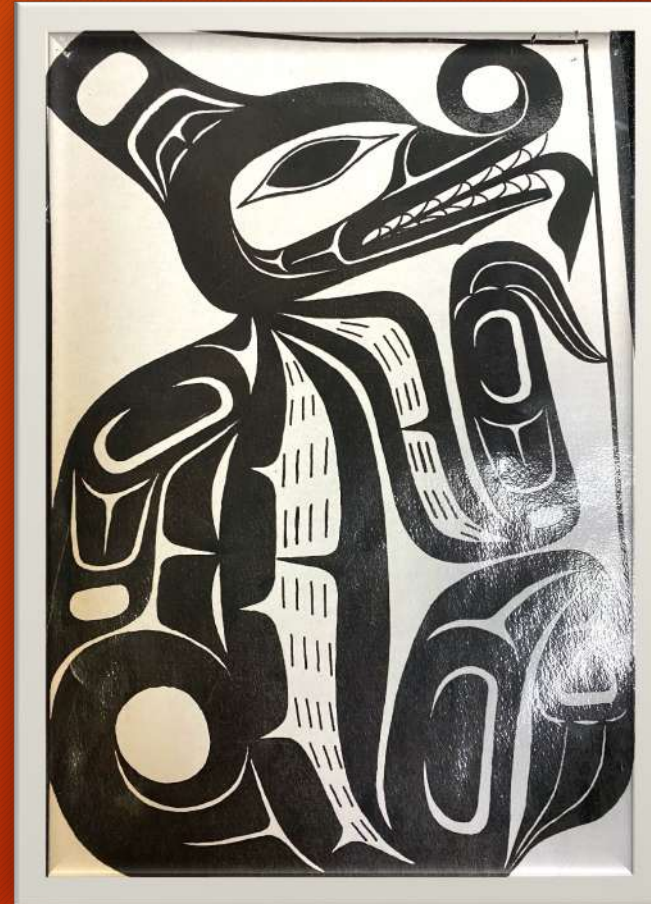

Wasco and Proportions

Sk'aadgaa Naay Elementary School

Grade 2/3

Haida Gwaii

Wasco is a supernatural being, a seawolf, said to live on Haida Gwaii.

Proportion

A part, share, or number considered in comparative relation to a whole.